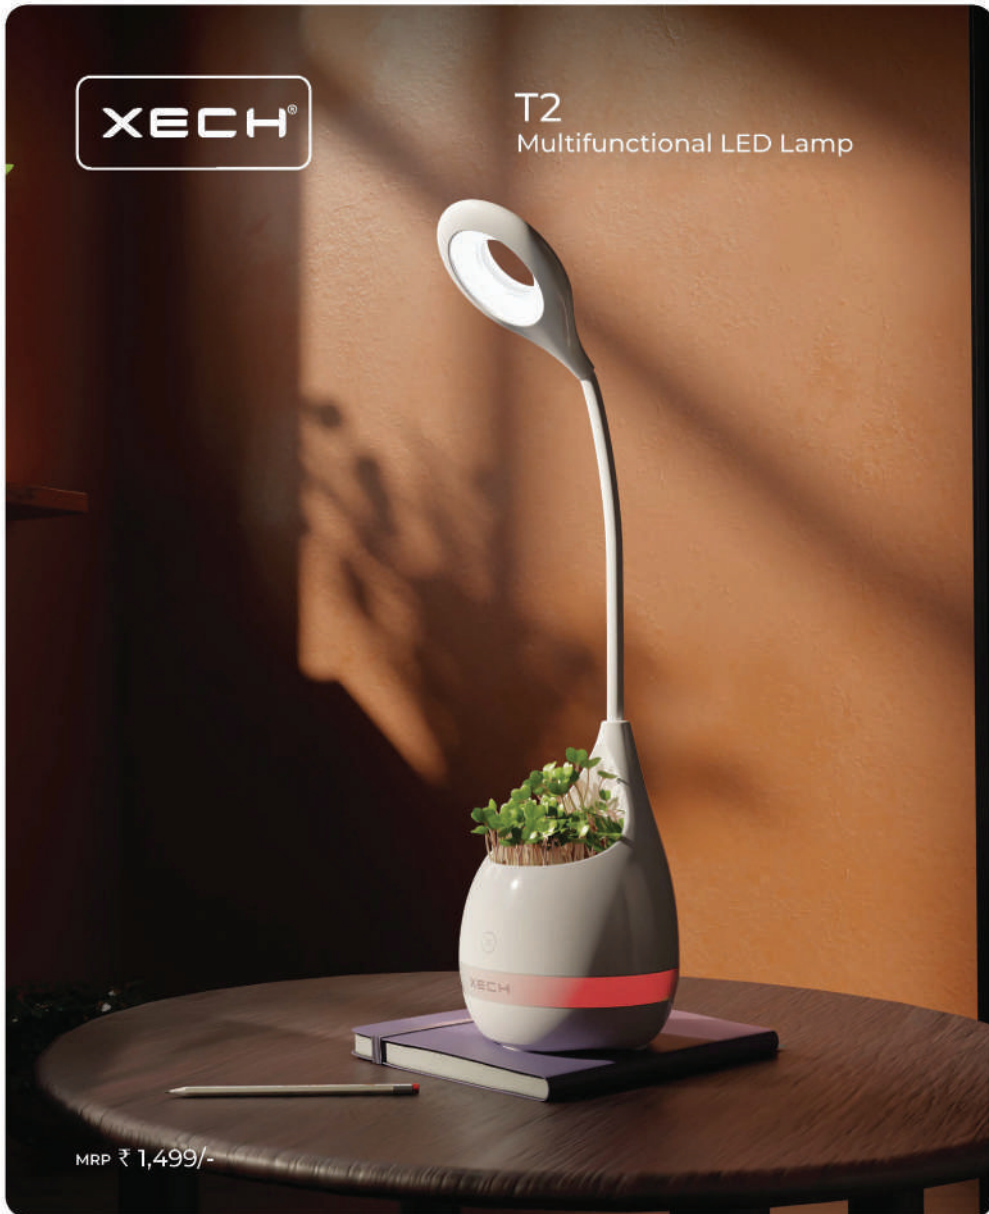

Wireless Speaker

RGB Mood Lights

Pen Stand

Smartphone Holder

Rechargeable Battery

XECH[®]

LUMOS
Multifunctional Table Lamp

MRP ₹ 2,499/-

Hassle Free Entertainment

Your Night Time Reading Partner

Study Smarter. Work Better

Create a Vibrant Ambience
Dynamic RGB Lights

How **XECH** Lumos makes study and work fun again?

Adjustable Brightness

RGB Mood Lights

Pen Stand

Smartphone Holder

Rechargeable Battery

XECH[®]

T2
Multifunctional LED Lamp

MRP ₹ 1,499/-

Operate the lamp with a single touch

Keep Things Organized
Pen Stand & Stationery Holder

A Lamp perfect for Study and Work!

Self Watering Plant Pot

How Does **XECH** T2 Lamp Differentiate Itself From Other Lamps In The Market?

Adjustable Brightness

Plant Pot

Pen Stand

Touch Sensor

Rechargeable Battery