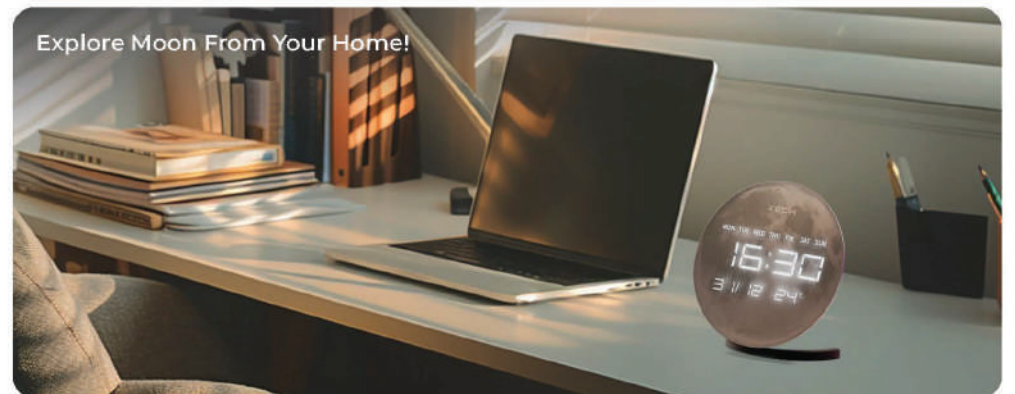

What Makes

Solaris X The Most Versatile Clock?

Digital Clock

Calendar

USB Powered

Day of the Week

Ambient Temperature

Temporal Memory