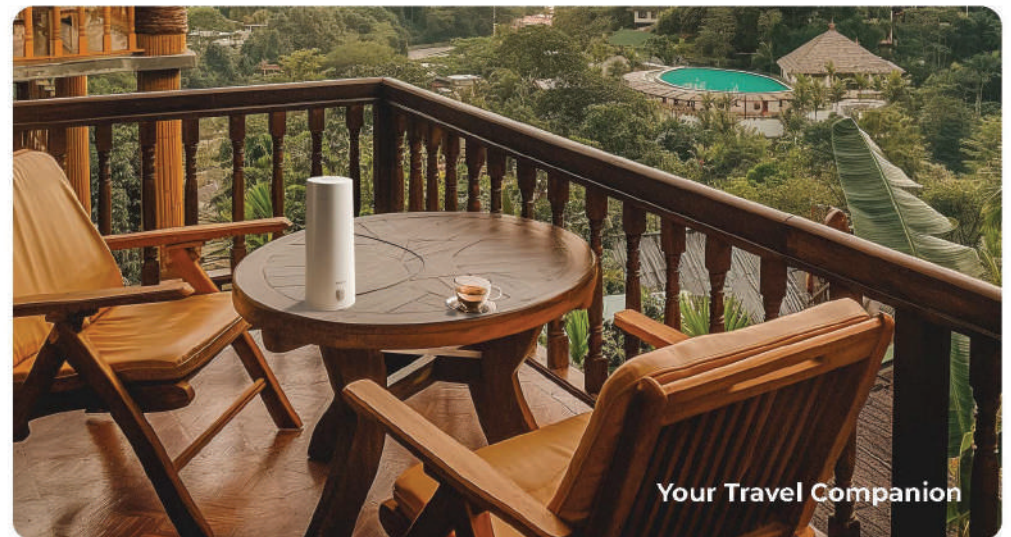

Why Is

XECH Travel Kettle A Better Choice Over Conventional Kettles?

300W Power

400 ml Capacity

ISI Certified Power Cord

304 Grade Stainless Steel

Auto Shut Down

Multi Voltage Adapt