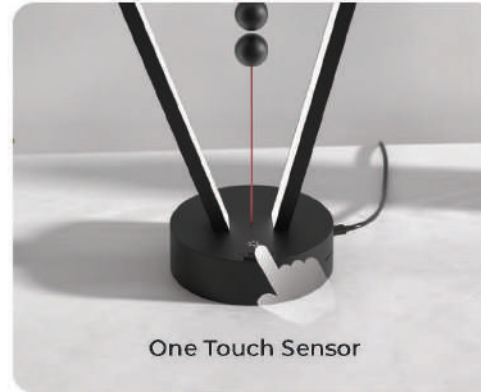

A Lamp perfect for Study and Work!

Self Watering Plant Pot

How Does **XECH** T2 Lamp Differentiate Itself From Other Lamps In The Market?

Adjustable Brightness

Plant Pot

Pen Stand

Touch Sensor

Rechargeable Battery

What Makes

XECH T2C A Thoughtful Reading Lamp?

Adjustable
Brightness

Flexible
Neck

Pen
Stand

Touch
Sensor

Rechargeable
Battery

Why is the **XECH** Asymmetrix II considered a piece of art in lamp design?

Asymmetric Design

Phone Stand

Easy Installation

Energy Efficiency

Micro USB Powered

Light Weight

What Unique Features Does

XECH Lamp Provide Over Traditional Lamps?