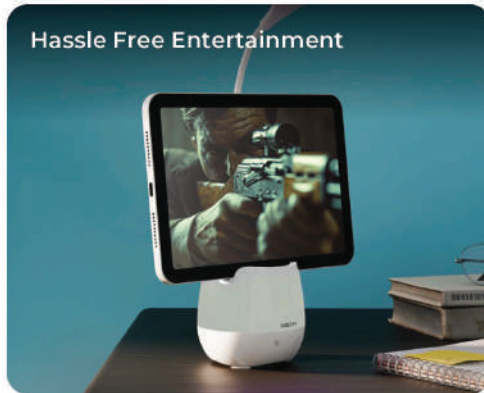

Wireless Speaker

RGB Mood Lights

Pen Stand

Smartphone Holder

Rechargeable Battery

XECH[®]

LUMOS
Multifunctional Table Lamp

MRP ₹ 2,499/-