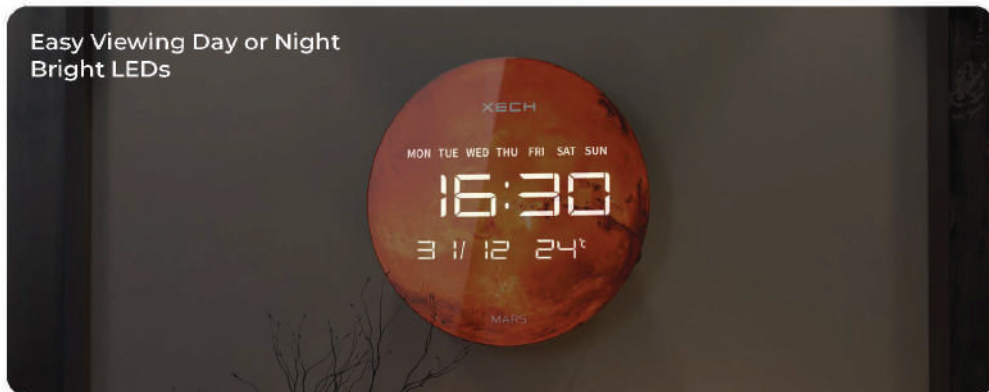

Explore Mars from Your Home!
Hyper-realistic Print

Easy Viewing Day or Night
Bright LEDs

Why

XECH Digital Clock Is Better Than Traditional Clocks?

Digital
Clock

Calendar

USB
Powered

Day of
the Week