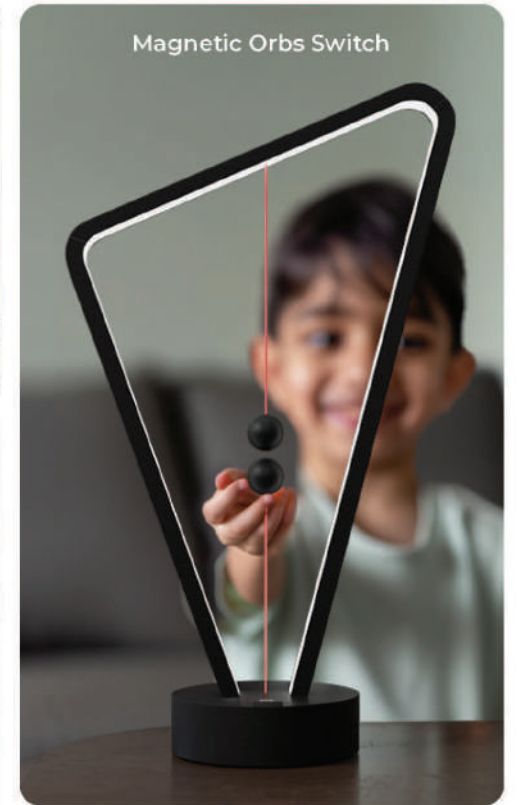

A Lamp perfect for Study and Work!

Self Watering Plant Pot

How Does **XECH** T2 Lamp Differentiate Itself From Other Lamps In The Market?

Adjustable Brightness

Plant Pot

Pen Stand

Touch Sensor

Rechargeable Battery

What Makes

XECH T2C A Thoughtful Reading Lamp?

Adjustable
Brightness

Flexible
Neck

Pen
Stand

Touch
Sensor

Rechargeable
Battery

Why is the **XECH** Asymmetrix II considered a piece of art in lamp design?

Asymmetric Design

Phone Stand

Easy Installation

Energy Efficiency

Micro USB Powered

Light Weight

What Unique Features Does

XECH Lamp Provide Over Traditional Lamps?