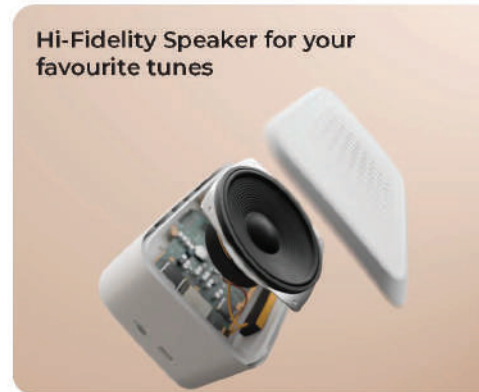

What Unique Features Does

XECH Clock Speaker Provide Over Traditional Speakers?

5W Speaker

8 Hours Play Time

10m Range

Rechargeable Battery

USB C Powered

In-Built Microphone