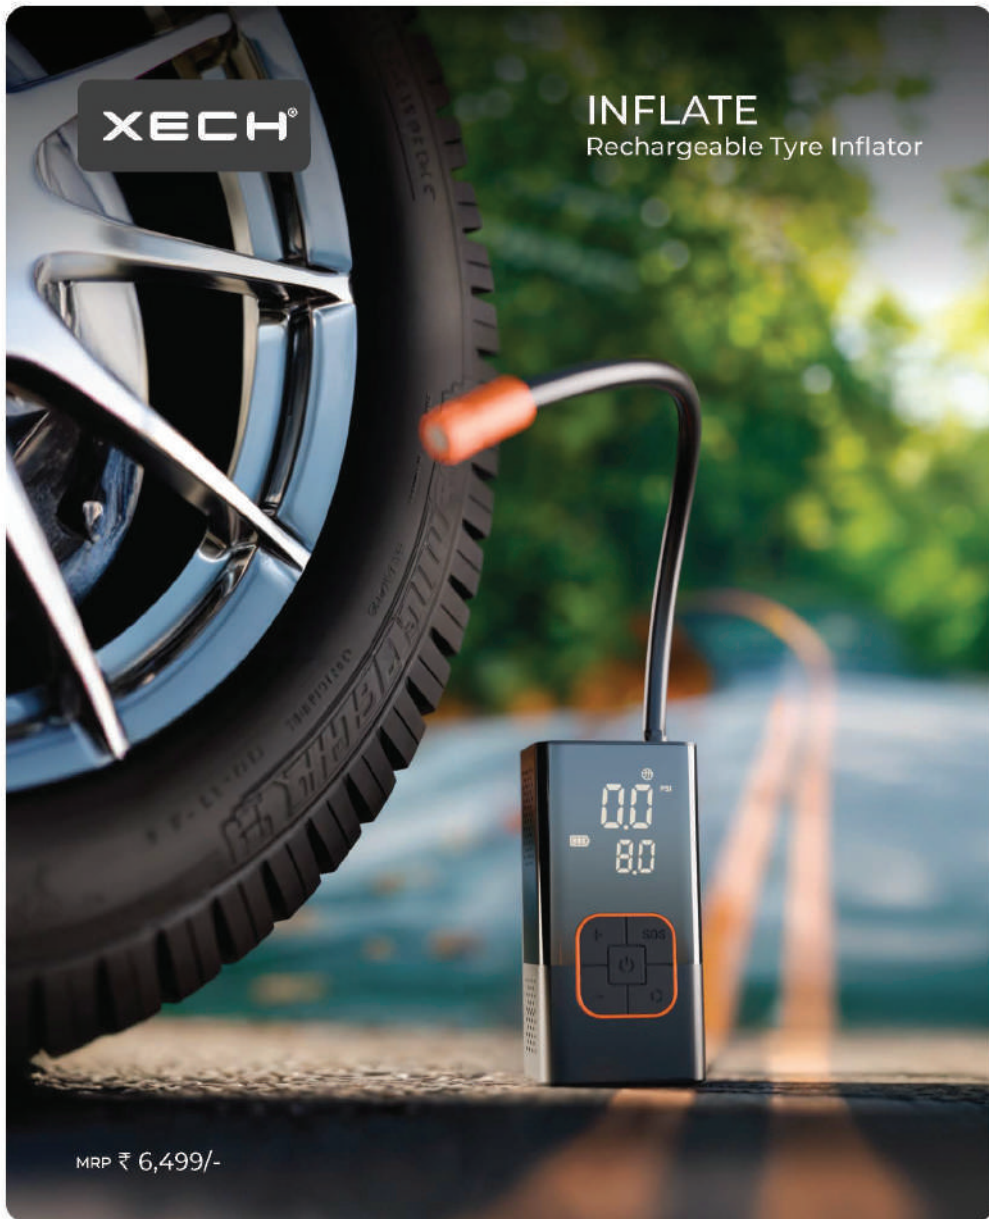

XECH®

INFLATE
Rechargeable Tyre Inflator

MRP ₹ 6,499/-

**Easily Inflate Tyres in Minutes
Handy During Emergencies**