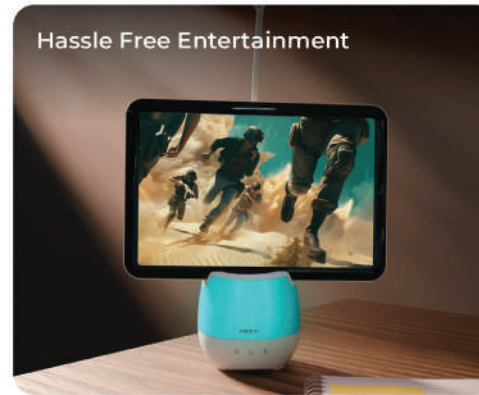

What Makes

XECH Lumosx The Most Versatile Lamp In The Market?

Wireless Speaker

RGB Mood Lights

Pen Stand

Smartphone Holder

Rechargeable Battery