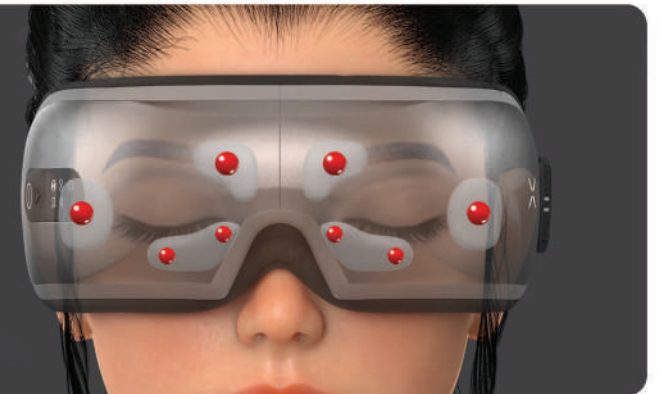

MRP ₹ 11,999/-

5 Massage Modes with Music

Spa like massage at home

Foldable Travel friendly design

Shiatsu
Eye Massage
Pressure Points

Why

XECH Eye Massager Is The Perfect Personal Massager?

Vibration