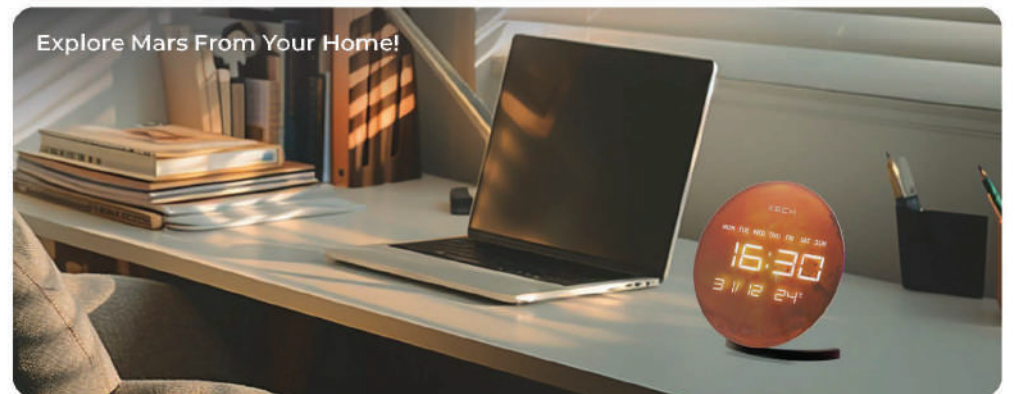

What Makes

XECH Solaris X The Most Versatile Clock?

Digital Clock

Calendar

USB Powered

Day of the Week

Ambient Temperature

Temporal Memory