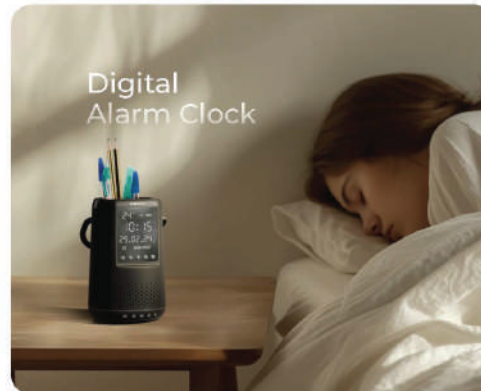

Handsfree Entertainment
Smartphone Holder

How does

XECH Clock Speaker Outshine Other Speakers?

5W
Speaker

RGB Mood
Lights

Rechargeable
Battery

Digital
Clock

Dual Alarm
with Snooze

Pen
Stand

XECH[®]

DESK BOSS Dark edition
Multifunctional Wireless Speaker

360° Surround Sound

Portable & Rechargeable

Digital Alarm Clock

Hassle Free Entertainment

What Makes