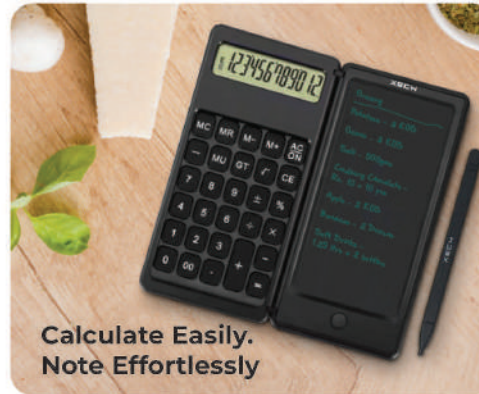

5.3V
Wireless

Multimedia
Controller

Optimised for Siri
& Google Assistant

XECH

DIGI FOLD
Calculate easily. Note effortlessly.

MRP ₹ 1,299/-

Calculate Easily.
Note Effortlessly

Large Display
Stylus Pen Included

To Do List

E-Writer Acts Like An
Endless Piece of Paper

Doodling

Grocery List

Why

XECH Foldable Calculator Over Traditional Calculators?

12 Digit

LCD Writing Pad