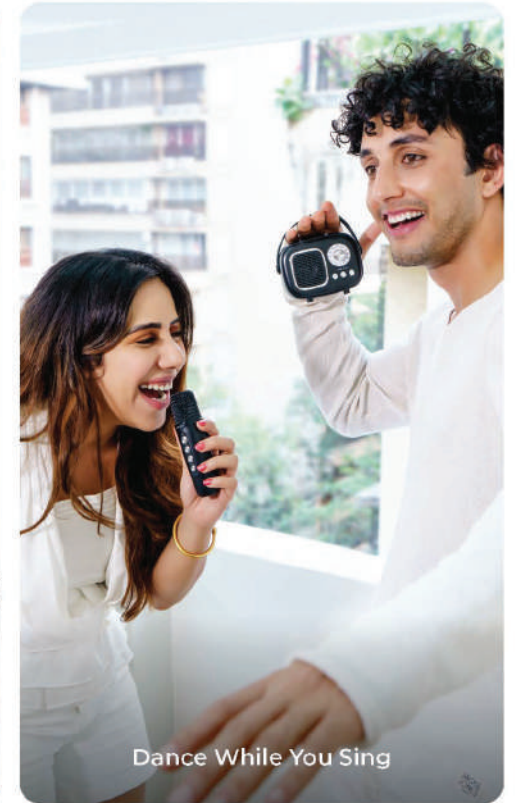

In-Built Microphone

XECH

RETRO JAM
Rechargeable Karaoke
Party Speaker

MRP ₹ 3999/-

Designed for Music Lovers
Karaoke Party Speaker

Dance While You Sing

Easy to Carry Handle

Unique Retro Design
Vintage Style Knob