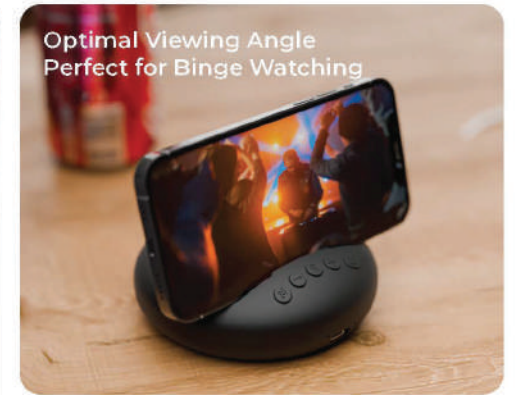

XECH Mini TV Speaker Great For Entertainment?

5W
Speaker

6 Hours
Play Time

XECH
MultiConnect

Holds 6.5 Inch
Phones

AudioSynth
Technology

10m
Range

Why Is