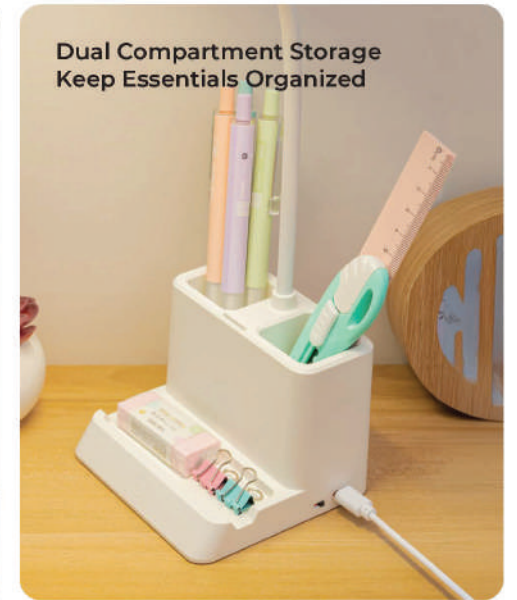

Asymmetric Design

Phone Stand

Easy Installation

Energy Efficiency

Micro USB Powered

Light Weight

What Unique Features Does

XECH Lamp Provide Over Traditional Lamps?

Table Lamp

Desk Organizer

Smartphone Stand

3 Colour Lighting

Rechargeable

Adjustable Brightness

Get charged up faster than ever
15W Fast Wireless Charging

Deeper pockets to store essentials
Integrated Pen Stand