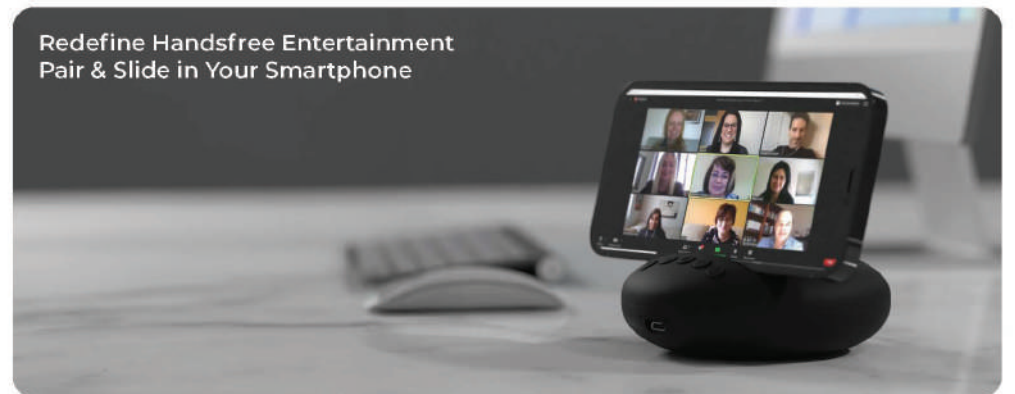

Why Is

Speaker More Advantageous Over Other Speakers?

5W
Speaker

6 Hours
Play Time

TWS
Pairing

Smartphone
Holder

USB C
Charge

Pen
Stand