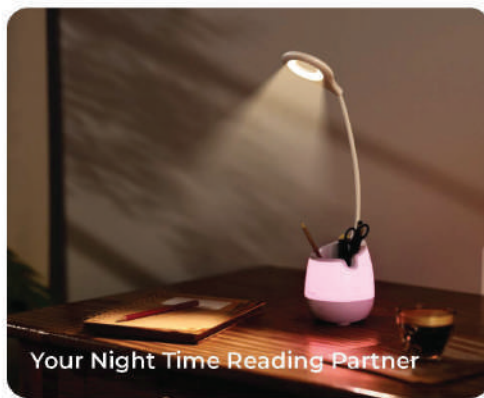

Hassle Free Entertainment

Your Night Time Reading Partner

Study Smarter. Work Better

Create a Vibrant Ambience
Dynamic RGB Lights

How **XECH** Lumos makes study and work fun again?

Adjustable Brightness

RGB Mood Lights