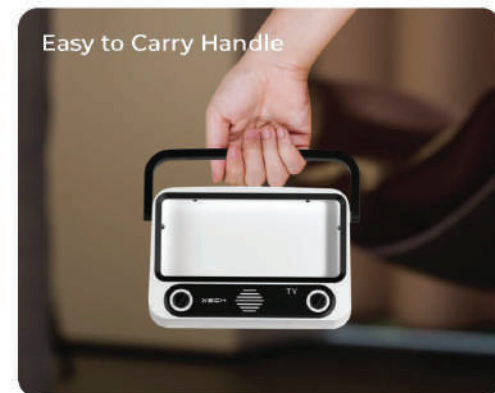

XECH[®]

TELLIVIBE MAX
Retro Speaker with
Phone Stand

MRP ₹ 3299/-

Turn Your Smartphone Into
A Retro Mini TV Speaker

Comes with AUX, Micro USB &
USB A Ports

Easy to Carry Handle

Powerful Stereo Sound

What Makes