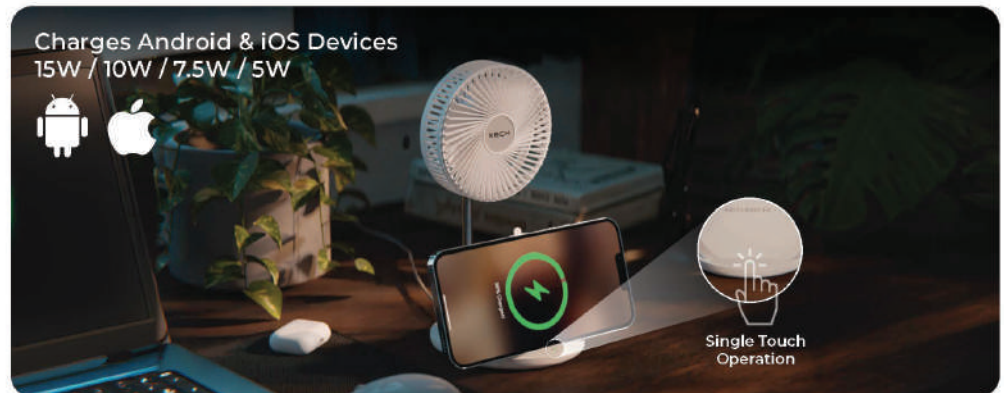

Charges Android & iOS Devices
15W / 10W / 7.5W / 5W

What Makes This

Wireless Charger Super Cool?