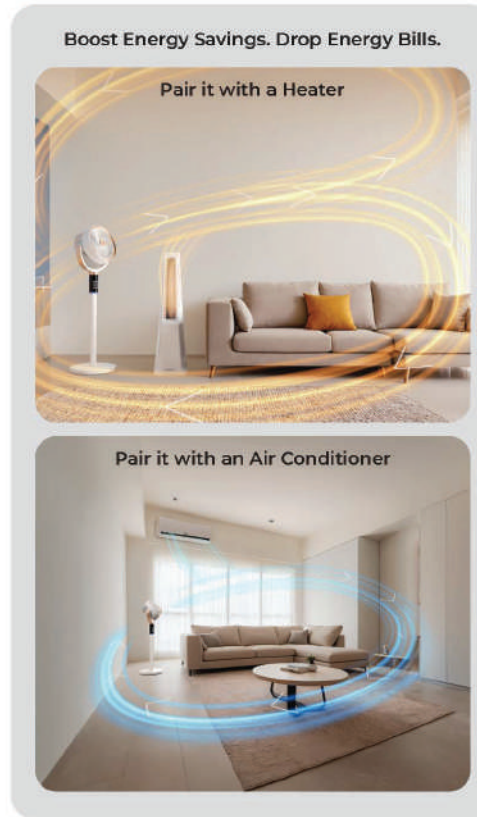

CATALOG
SEPTEMBER 2024

Why Choose

XECH Air Circulator Over Traditional Fan?

- 
 Omni-directional
Oscillation
- 
 Night
Light
- 
 Remote Control
Operation
- 
 Powerful
Airflow
- 
 Quiet
Operation
- 
 8 Wind
Speeds