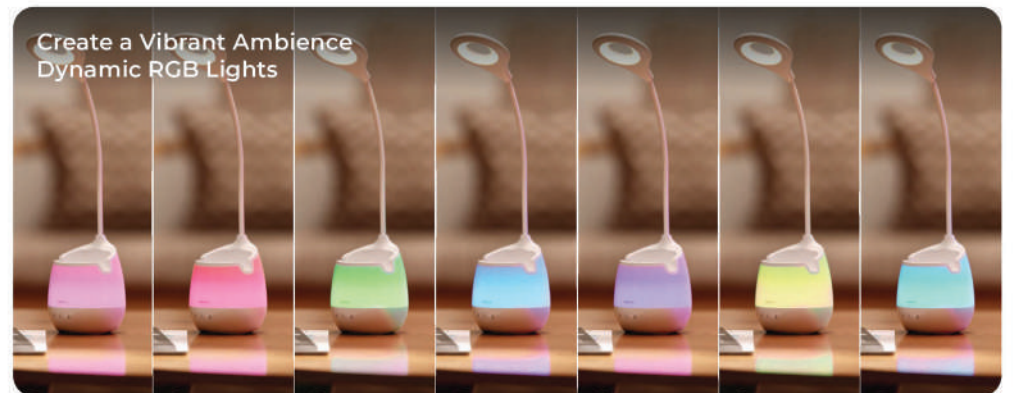

Designed for Reading, Study & Work!
Sleek Desk Lamp with Warm Light

From Lamp to Torch in Seconds
Simply Detach the Lamp Head

From Lamp to Torch in Seconds
Simply Detach the Lamp Head

How

XECH Magneto is changing the way we look at lamps?

3500K
Temperature

Table
Lamp

Handheld
Torch

Clip On
Lamp

Neodymium
magnet

USB C
Charging

What Makes

XECH Lumosx The Most Versatile Lamp In The Market?