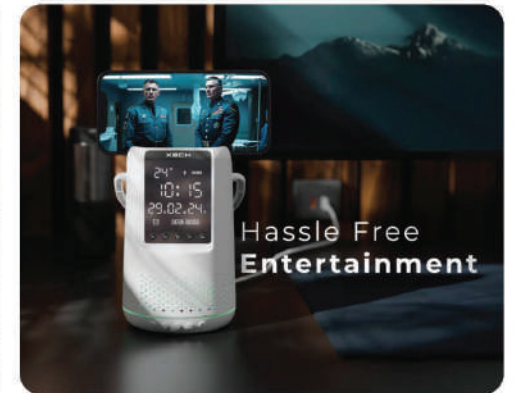

DESK BOSS
Multifunctional Wireless Speaker

MRP ₹ 3,999/-

360° Surround Sound

Portable & Rechargeable

Digital Alarm Clock

Hassle Free Entertainment

What Makes

XECH Deskboss The Most Versatile Speaker?