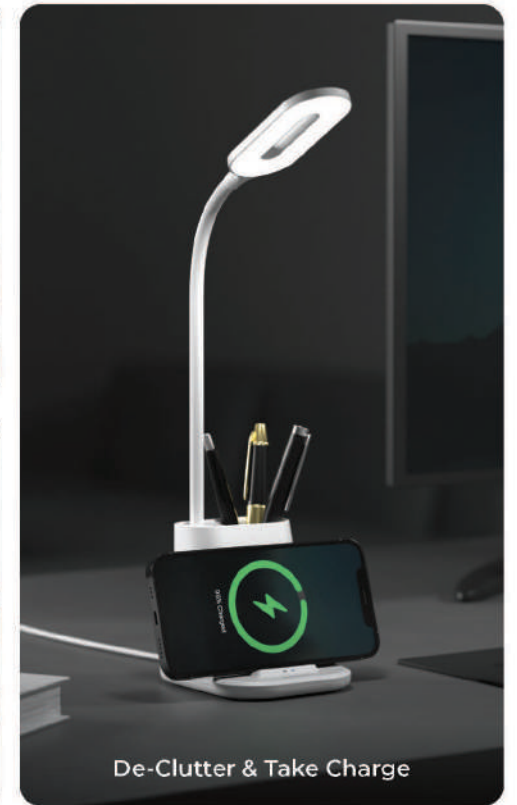

Asymmetric Design

Phone Stand

Easy Installation

Energy Efficiency

Micro USB Powered

Light Weight

What Unique Features Does

XECH Lamp Provide Over Traditional Lamps?

Table Lamp

Desk Organizer

Smartphone Stand

3 Colour Lighting

Rechargeable

Adjustable Brightness

Get charged up faster than ever
15W Fast Wireless Charging

Deeper pockets to store essentials
Integrated Pen Stand

De-Clutter & Take Charge

Charge 3 Devices Simultaneously
1 x USB Port
1 x USB C Port
1 x Wireless Charger

How

XECH Quest Pro Outcharges Other Lamps In The Market?

Table Lamp

15W Fast Wireless Charger

MultiCharger

Pen Stand

USB C Powered

3 Colour Tone Lighting

XECH[®]

QUEST Multifunctional Pen Stand with Wireless Charger

MRP ₹ 1,999/-

Deeper pockets to store essentials
Integrated Pen Stand

LED Indicator