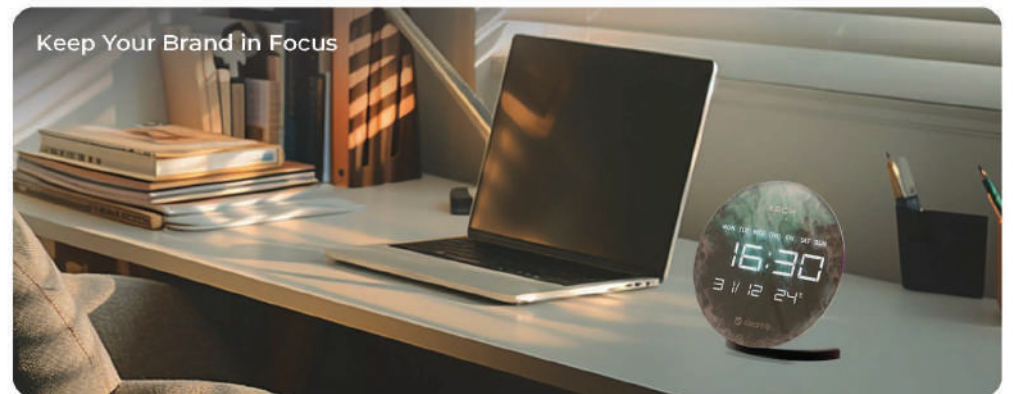

What Makes

XECH Solaris X The Most Versatile Clock?

Digital Clock

Calendar

USB Powered

Day of the Week

Ambient Temperature

Temporal Memory