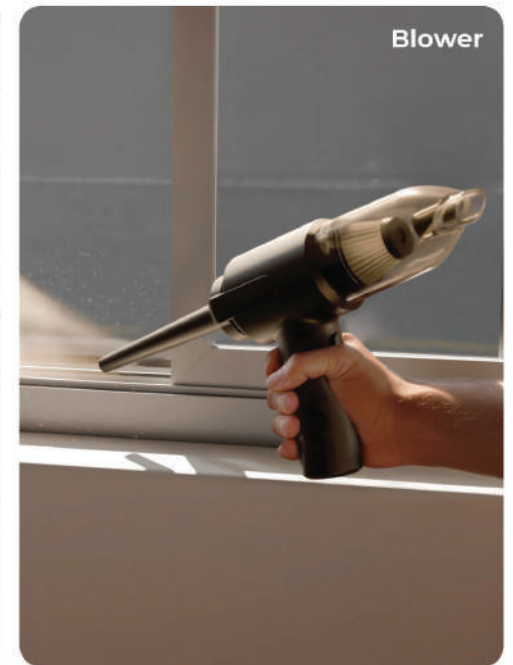

What Advantages Does

XECH V-Gun PRO Offer Compared To Traditional Vacuums?

130W
Power

150 ml
Capacity

8.4V

9000pa
Suction

Vacuum &
Blower

Rechargeable