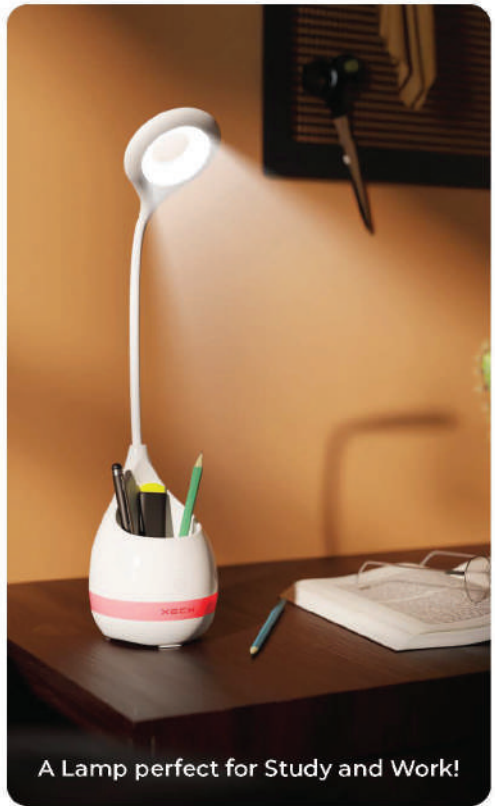

Pen Stand

Smartphone Holder

Rechargeable Battery

XECH[®]

T2
Multifunctional LED Lamp

MRP ₹ 1,499/-

Operate the lamp with a single touch

Keep Things Organized
Pen Stand & Stationery Holder

A Lamp perfect for Study and Work!

Self Watering Plant Pot

How Does **XECH** T2 Lamp Differentiate Itself From Other Lamps In The Market?

Adjustable Brightness

Plant Pot

Pen Stand

Touch Sensor

Rechargeable Battery