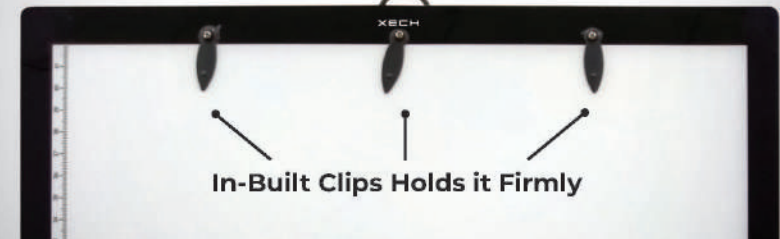

In-Built Scale
Precise Measurement

Wall Mount Hooks

In What Ways Does

XECH A3 X-Board Stand Out From Typical Light Boards?

Bright LEDs

Touch Sensor

USB Powered

Adjustable Brightness